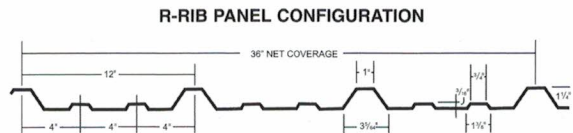

Email: gms@privategarden.org

Roll Formed Metal Cut to Your Own Specific Order

- Gauges 29 & 26 • Prime Material
- 40-Year Paint Warranty • Durable Baked-On Finish

Coverage: Our 3/4" rib with its anti-siphon feature gives you a weather-tight seal.