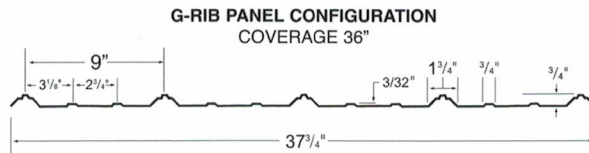

Email: gms@privategarden.org

Roll Formed Metal Cut to Your Own Specific Order

- Gauges 29 & 26 • Prime Material
- 40-Year Paint Warranty • Durable Baked-On Finish

Coverage: Our 3/4" rib with its anti-siphon feature gives you a weather-tight seal.