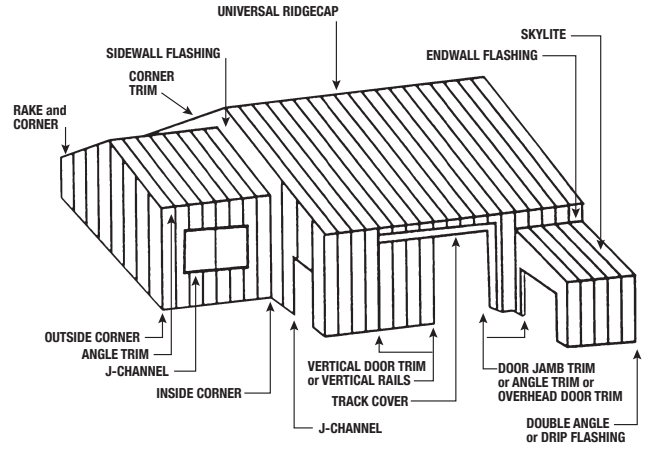

TRIM AND ACCESSORIES

ROOFING - EAVE AND END LAPS

ROOFING - INTERMEDIATE SUPPORTS
SIDING - ALL SUPPORTS

<p>12" Ridge Cap</p>	<p>Eave Trim</p>	<p>2" Drip Edge</p>	<p>3" Drip Edge</p>
<p>Rake and Corner</p>	<p>Small Rake and Corner</p>	<p>Inside Corner</p>	<p>Inside Base</p>
<p>Full Sheet W Valley</p>	<p>W Valley</p>	<p>Wainscote Trim</p>	<p>Z-Trim</p>
<p>Ice Guard</p>	<p>Overhead Door Trim</p>	<p>Overhead Door Trim with JC</p>	<p>F&J Channel</p>
<p>Base Angle</p>	<p>Square Base</p>	<p>Track Cover</p>	<p>Door Post Cover</p>
<p>Transition Flashing</p>	<p>Sidewall Flashing</p>	<p>Reg J Trim</p>	<p>Small J Trim</p>
<p>Angle Trim</p>	<p>Fascia Trim</p>	<p>Endwall Flashing</p>	<p>Deep J</p>